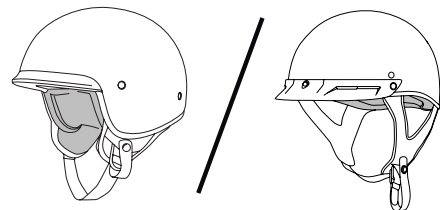

What's in the box?

INSTALLATION GUIDE

GLUE PLATE WITH FLEXIBLE
BOOM MICROPHONE

CLEANING PADS

Speakers pockets are not included.

Users of half helmets with no speaker pockets need to buy them separately.

OTHER AVAILABLE ACCESSORIES