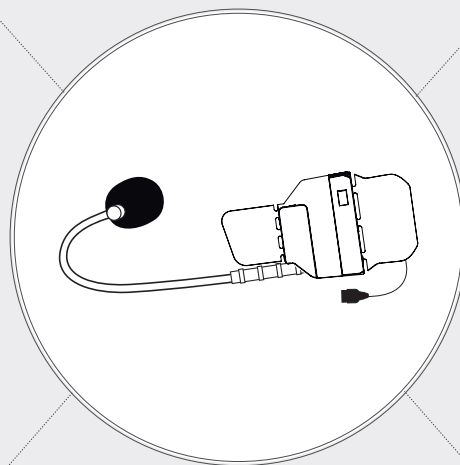

PACKTALK EDGE Half Helmet Kit

ADJUSTABLE MICROPHONE

Flexible extra-long Boom Microphone designed for a perfect adjustment

FAST MOUNTING

Glue plate for fast mounting on any helmet

SUITABLE FOR ALL HALF-HELMETS

Universal fit with any type of half helmet

EASY INSTALLATION

Complete manual included

COMPATIBLE WITH:

PACKTALK EDGE

PACKTALK EDGE Half Helmet Kit

P/N: ACC00013

EAN: 0828831843210