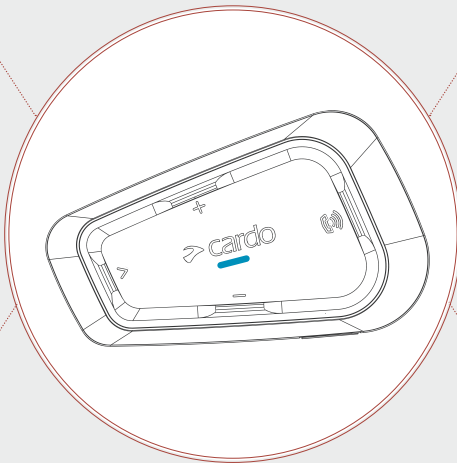

AUTOMATIC VOLUME

Automatically adjusts your sound volume based on the outside ambient noise. Enjoy Vivaldi at full throttle. Don't get deaf by AC/DC waiting for the lights turn.