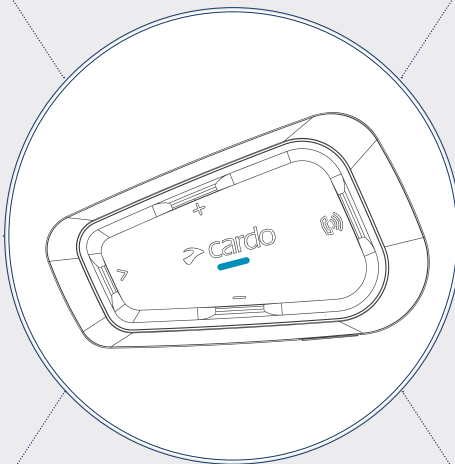

UNIVERSAL CONNECTIVITY

SPIRIT HD connects with any other Bluetooth headset of any brand.

WIDEBAND INTERCOM 600M RANGE

Experience high quality audio Bluetooth intercom connectivity. 2 riders at a range of 600m / 0.4mi.

FM RADIO

Built-in FM Radio with RDS for automatic selection of the strongest signal – whether you are in town, or in the middle of nowhere.

OVER-THE-AIR SOFTWARE

Always keep your unit updated by downloading Over-the-Air software updates whenever a new version is available.