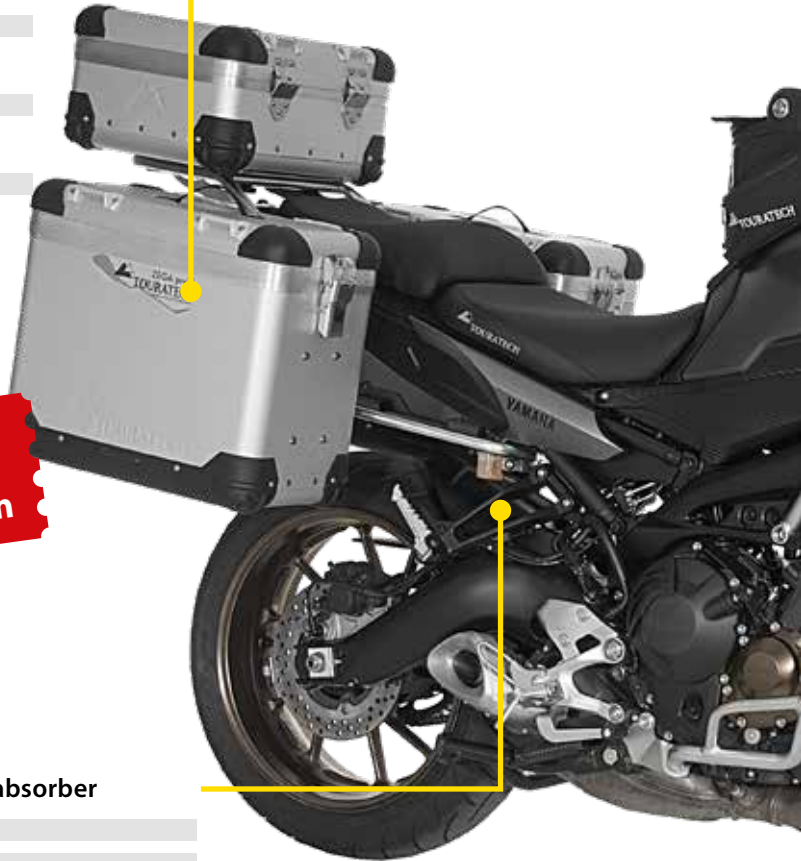

YAMAHA MT-09 TRACER

Pannier system

ZEGA Mundo p. 525

ZEGA Pro p. 531

ZEGA Pro 2 p. 538

Topcase rack

ZEGA Pro p. 549

Topcase

ZEGA Pro p. 547

Pannier Racks

ZEGA p. 543

More parts for
Yamaha MT-09 Tracer
shop.touratech.com

Touratech Suspension shock absorber

630-5860 Level 1 / Explore

630-5880 Level 2 / Explore HP

Progressive fork springs

630-5850

Hyperpro progressive replacement springs for fork and shock absorber

630-5851