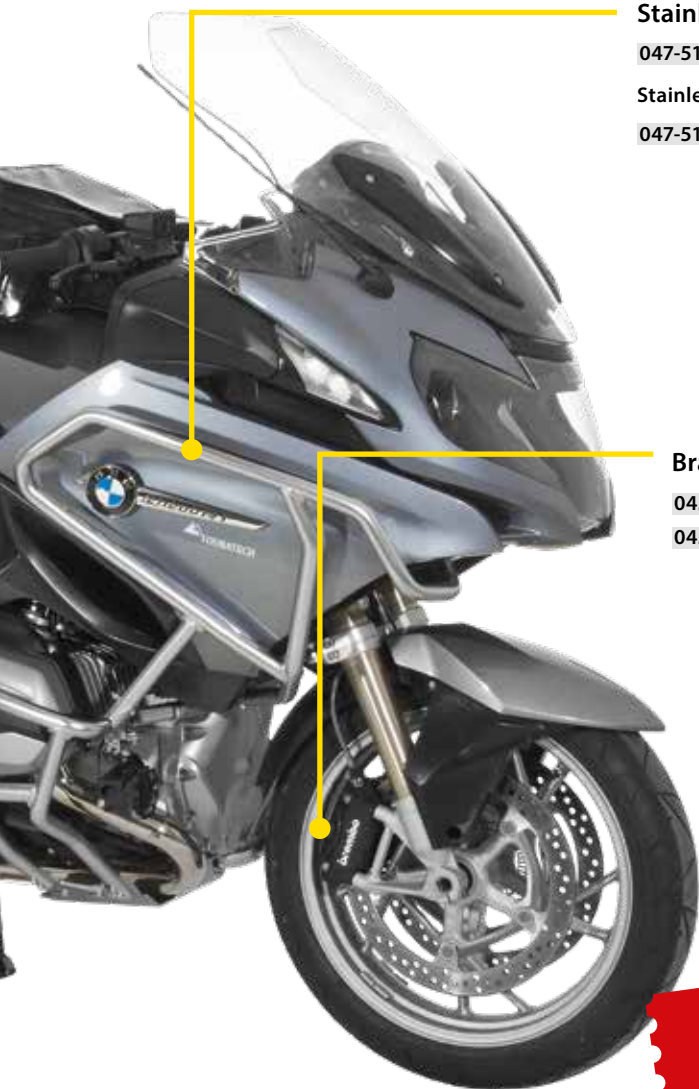

Pillion seat bag "Ambato Exp"

047-5815

Innerbag for panniers

047-5808 Inner bag right

047-5809 Inner bag left

047-5810 Set (1 pair)

R 1200 RT (LC)

Stainless steel crash bar

047-5160

Stainless steel crash bar extension

047-5161

Brake calliper cover (set) front

045-5172 black

045-5173 red

More parts for
BMW R1200RT (LC)
shop.touratech.com