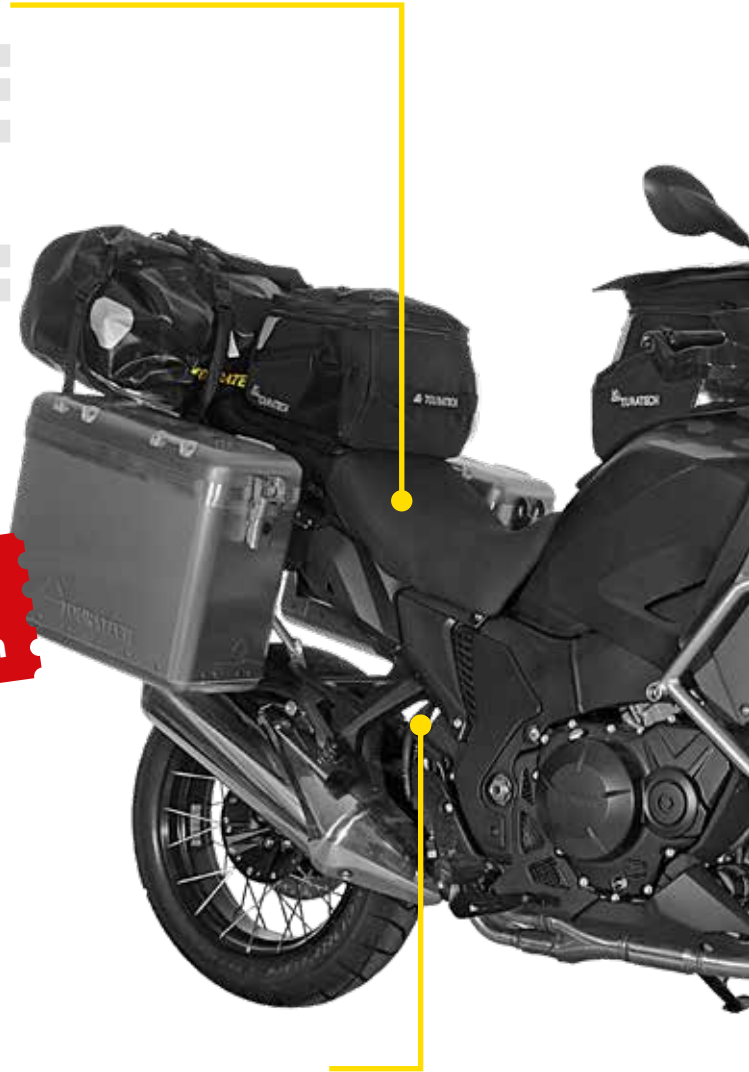

Comfort seat Fresh Touch

406-5962 low

406-5963 standard

406-5964 high

Comfort seat DriRide

406-5916 standard

406-5917 high

More parts for
Honda VFR 1200 X
shop.touratech.com

Touratech Suspension

406-5880 Rear shock absorber

406-5838 Progressive fork springs

406-5839 Hyperpro progressive replacement springs fork + shock absorber

VFR 1200 X

Soft luggage

406-5810	for original crash bars
406-5806	Handlebar bag Ambato
406-5815	Pillion seat bag Ambato Exp
406-5817	Pillion seat bag Ambato Pure
406-5813	Add-on bag luggage rack
406-5801	Tank bag Touring
406-5802	Tank bag Ambato Pure
406-5800	Tank bag Ambato Exp