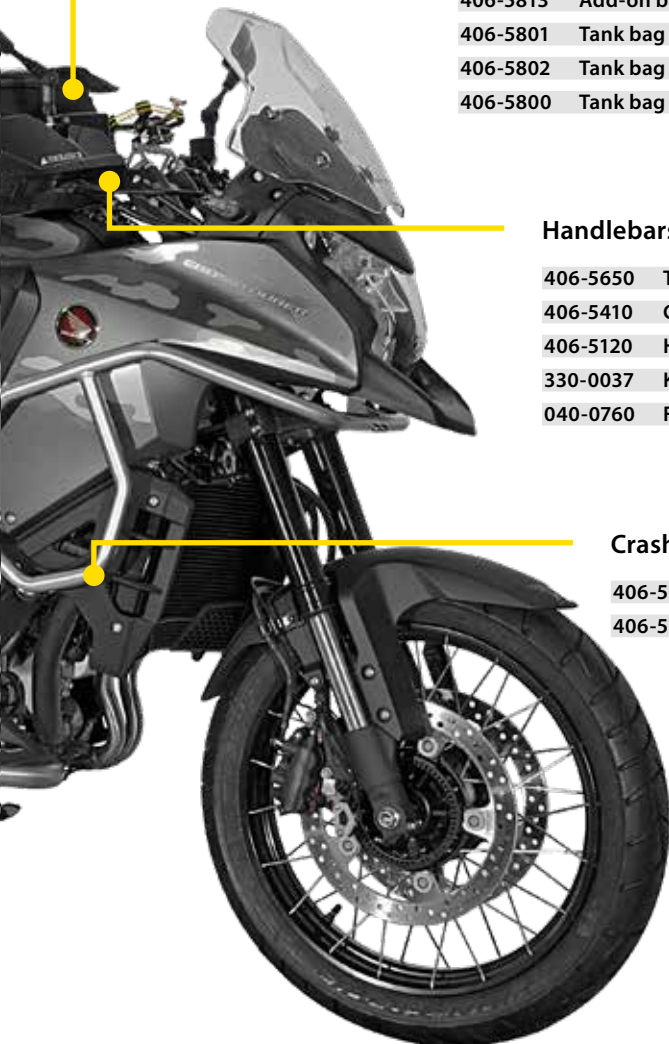

Comfort seat Fresh Touch

406-5962 low

406-5963 standard

406-5964 high

Comfort seat DriRide

406-5916 standard

406-5917 high

More parts for
Honda VFR 1200 X
shop.touratech.com

Touratech Suspension

406-5880 Rear shock absorber

406-5838 Progressive fork springs

406-5839 Hyperpro progressive replacement springs fork + shock absorber

VFR 1200 X

Soft luggage

406-5810	for original crash bars
406-5806	Handlebar bag Ambato
406-5815	Pillion seat bag Ambato Exp
406-5817	Pillion seat bag Ambato Pure
406-5813	Add-on bag luggage rack
406-5801	Tank bag Touring
406-5802	Tank bag Ambato Pure
406-5800	Tank bag Ambato Exp